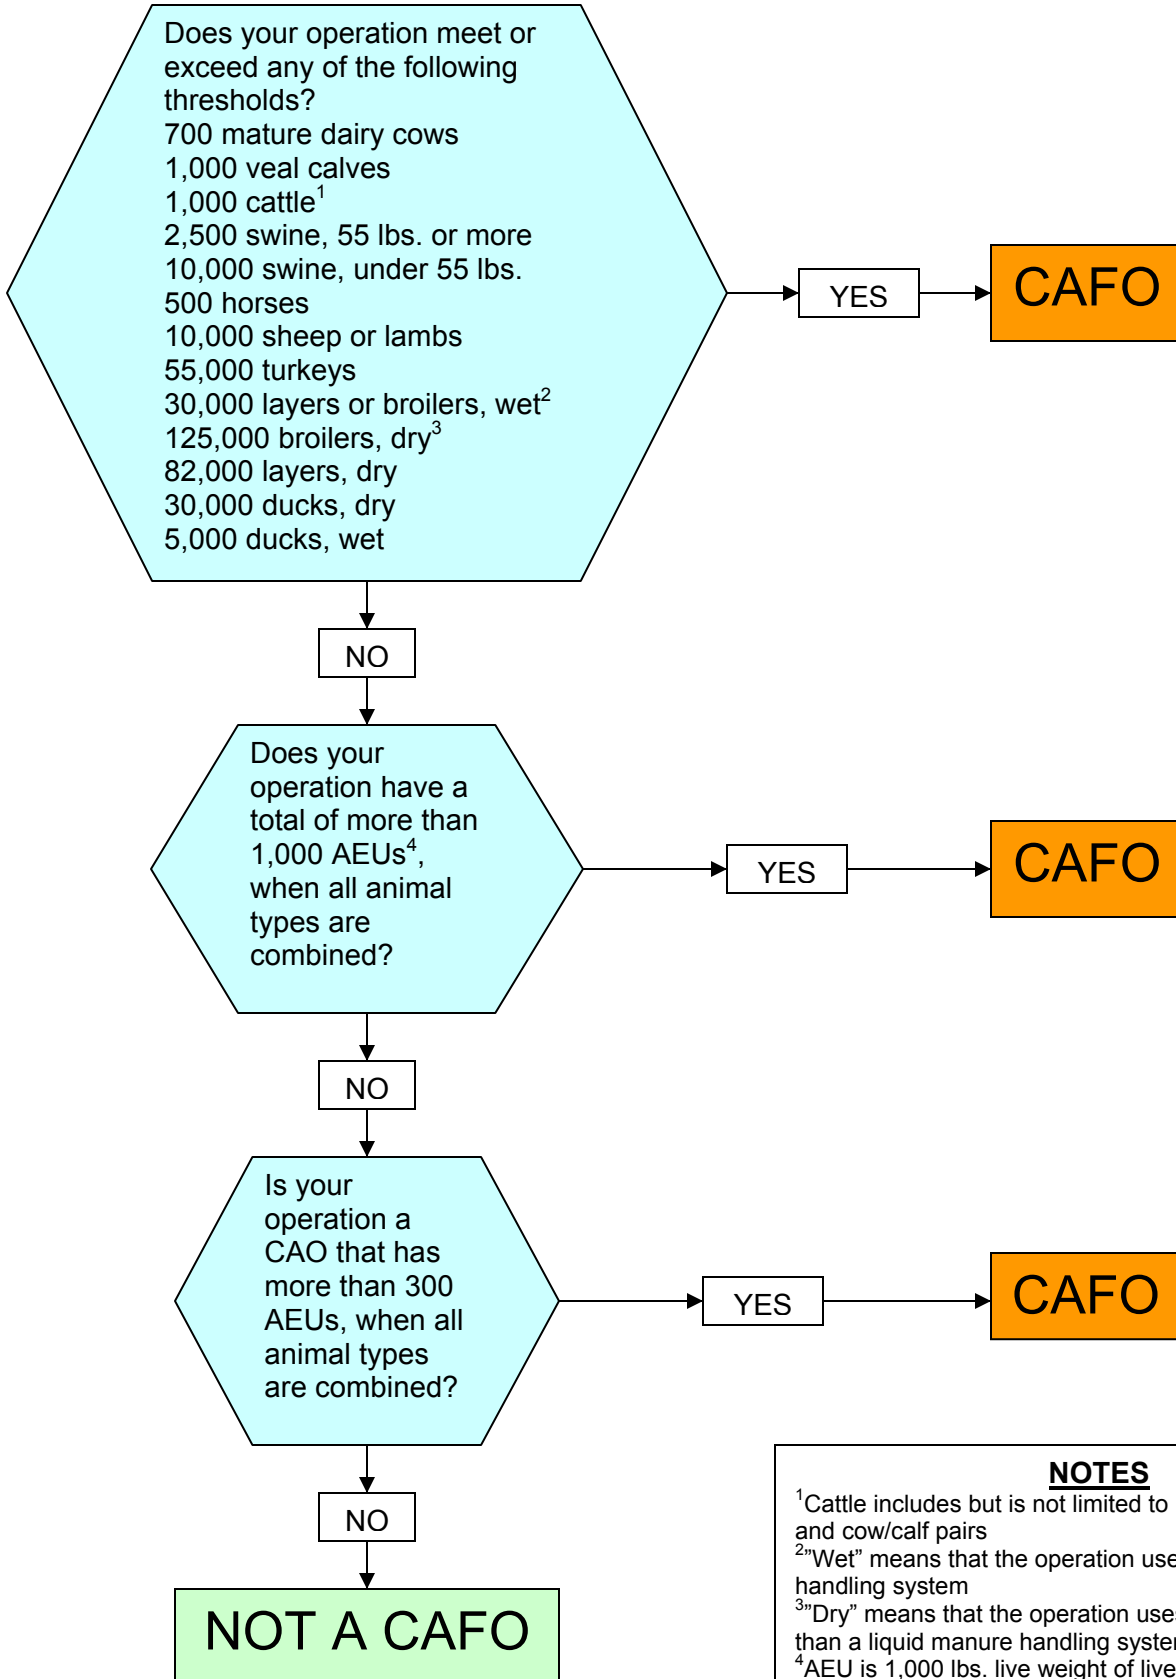

IS MY OPERATION A CAFO ?

NOTES

¹Cattle includes but is not limited to heifers, steers, bulls, and cow/calf pairs

²"Wet" means that the operation uses a liquid manure handling system

³"Dry" means that the operation uses something other than a liquid manure handling system

⁴AEU is 1,000 lbs. live weight of livestock or poultry animals